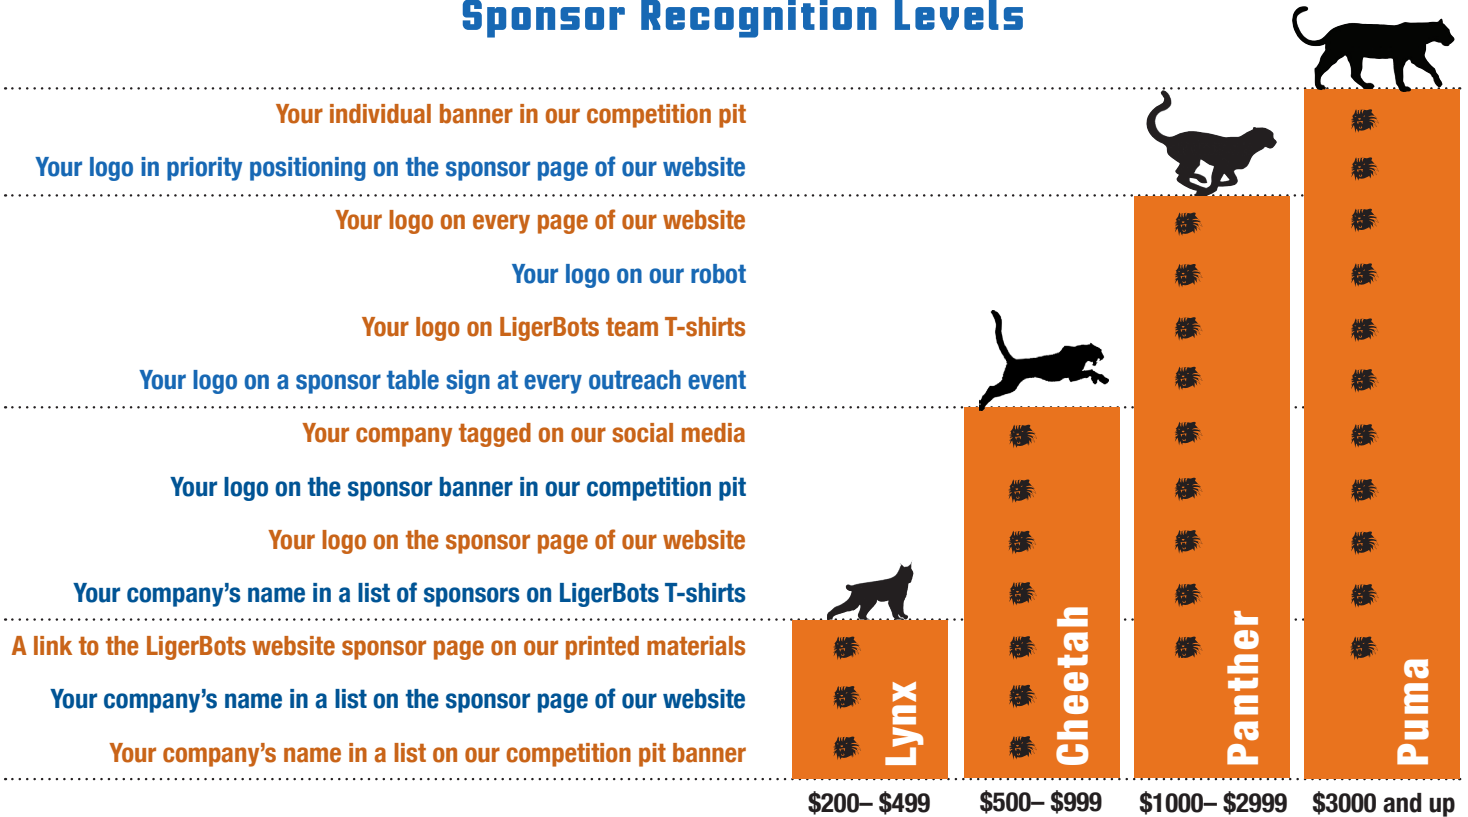

Support project-based learning that gives Newton students the skills they need to be contributors and leaders in STEM fields.

Sponsor Recognition Levels

Examples of Sponsor Logos on LigerBots Materials

Left to right: team outreach flyer, 2023 t-shirt back, 2023 competition pit, 2023 robot, website sponsor page

How to Sponsor the LigerBots

To sponsor, please email the LigerBots chief marketing officer at cmo@ligerbots.org

The LigerBots are proud to recognize our sponsors at every event we attend. Thousands of people will see your brand and your support for STEM learning.

The Exposure You Will Get

Educational Events We Typically Attend

- Boston Greenfest
- Boston STEM Fair
- Needham STEM Week
- MIT Blueprint Hackathon
- Student Association for STEM Advocacy (SASA) Conference, in DC
- Southern New England STEM Advocacy Conference
- RoboBoston
- Newton Earth Day
- Newton Harvest Fest and Green Expo
- Cambridge Carnival and Robot Zoo
- Newton Mayor's STEM Night
- Newton Free Library Women in STEM Event
- "Newton Inspires" speaker night
- STEM promotion visits to Newton elementary schools and Cub Scout troops
- Club fairs and science open houses at Newton North and South high schools

LigerBots at the 2021 Boston Greenfest

FIRST Robotics Competitions We Typically Enter or Run

- FRC district competitions: attend two every year
- FRC New England Championship
- FRC World Championship in Detroit. 30,000 attendees. LigerBots attended 2009, 2014, 2015, and 2018.
- Newton Qualifier FLL Competition, plus maker fair: run by the LigerBots, 500 attendees.
- Eastern NE FLL Championship, plus maker fair: run by the LigerBots, 900 attendees.